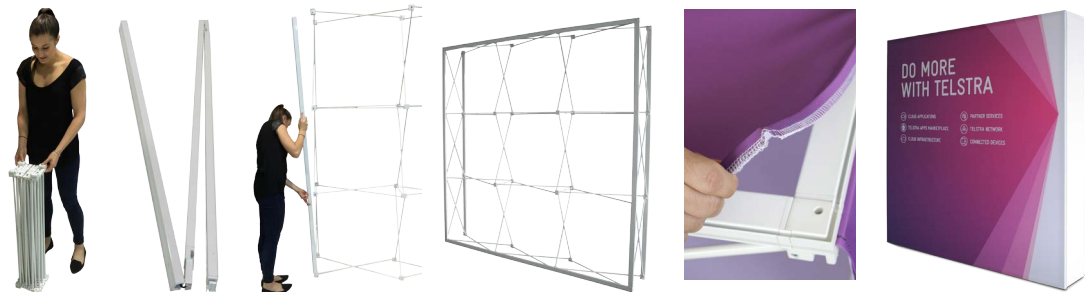

Fabric Pop Up

Light Weight & Ultra Portable Display

What's included

Carry bag with wheels

Frame

Graphic bars

Fabric Graphics

How it works

Not only does the Flash Fabric Pop Up look great, but it is also extremely portable and light. Setting up and taking down is done in only a few minutes.

Want to join 2 or more pop ups securely together?