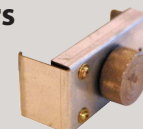

Corner Joiners

Make L shaped or U shaped configurations

Straight Joiners

Make longer wall configurations

FREE CALL
1800 606 682
www.flash.com.au

Sydney
15 Chapel Street
Marrickville NSW 2204
T +61 2 8594 3555
E flash.aus@flash.com.au