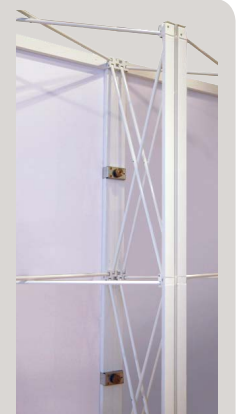

Fabric Pop Up

Light Weight & Ultra Portable Display

What's included

Carry bag with wheels

Frame

Graphic bars

Fabric Graphics

How it works

Not only does the Flash Fabric Pop Up look great, but it is also extremely portable and light. Setting up and taking down is done in only a few minutes.

Want to join 2 or more pop ups securely together?

Corner Joiners

Make L shaped or U shaped configurations

Straight Joiners

Make longer wall configurations

FREE CALL
1800 606 682
www.flash.com.au

Sydney
15 Chapel Street
Marrickville NSW 2204
T +61 2 8594 3555
E flash.aus@flash.com.au