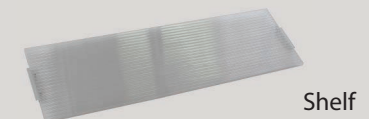

Fabric Counter

Portable light weight counter with shelf

What's included

Counter Set up

If you need a counter that's light weight, easy to set up and looks great, this fabric counter from flash is for you. The whole counter comes in a strong black carry bag, and only takes minutes to set up. An ideal companion for our fabric pop-up stand.